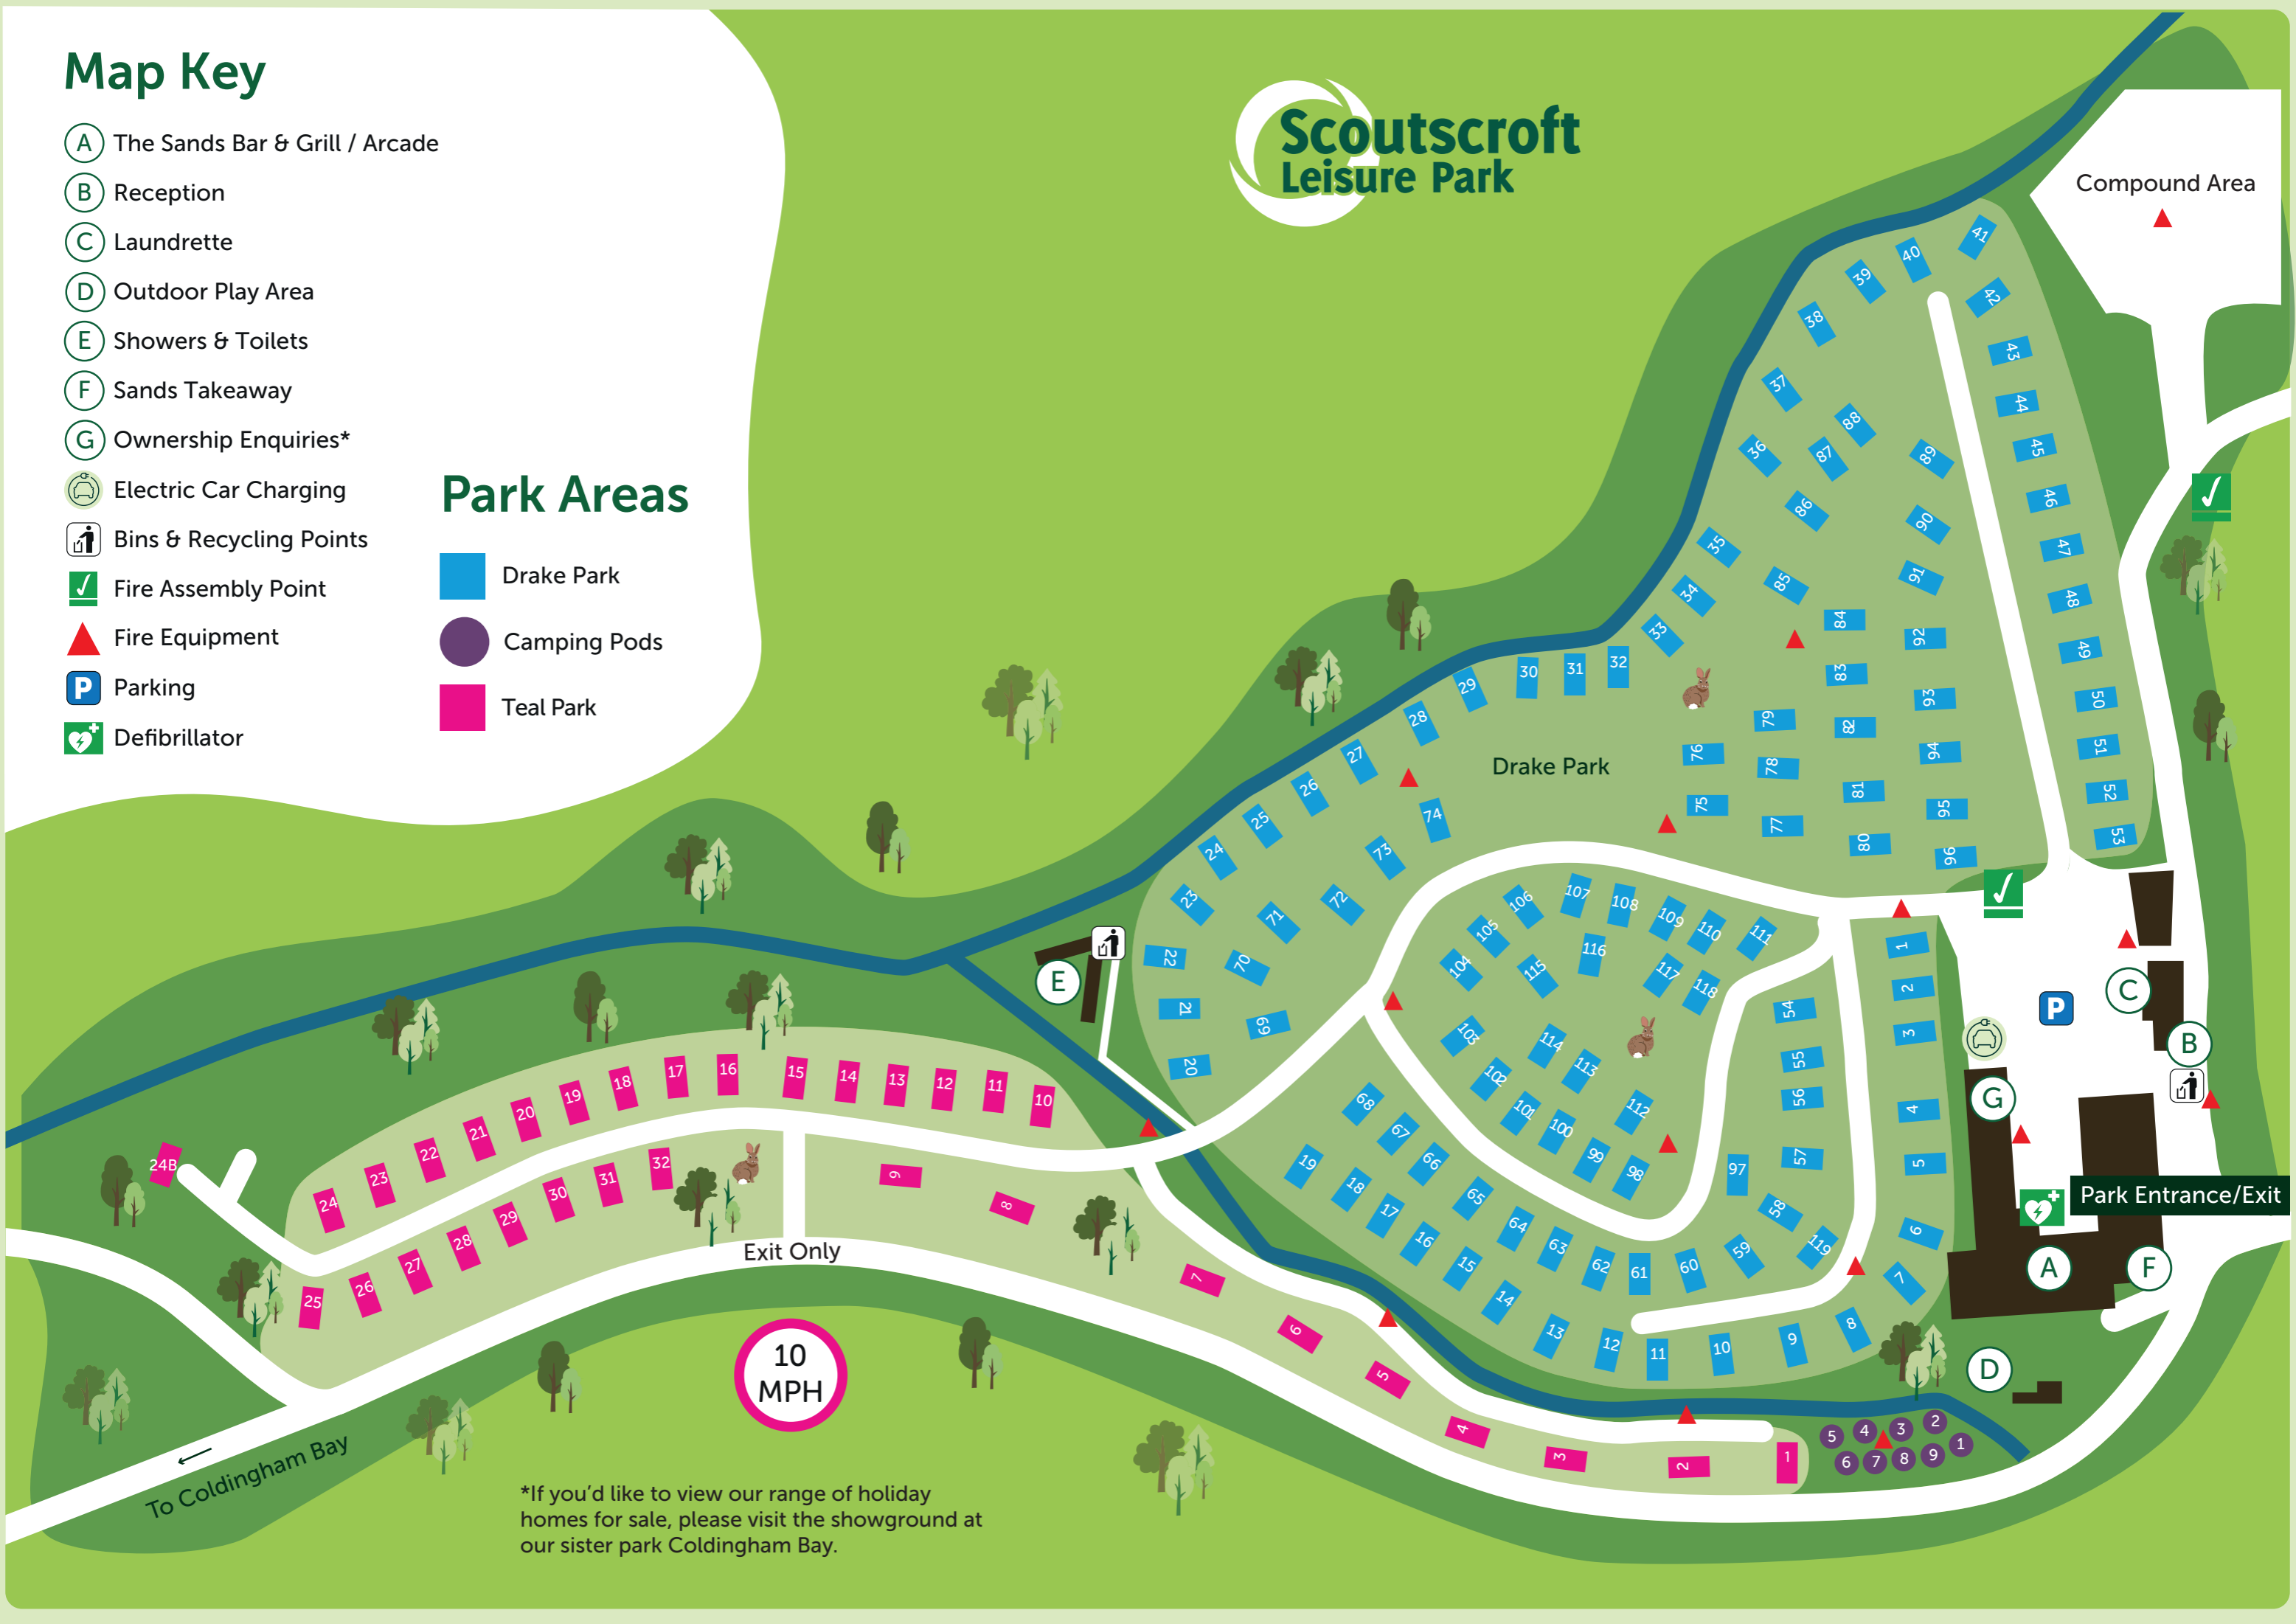

Map Key

- (A) The Sands Bar & Grill / Arcade
- (B) Reception
- (C) Laundrette
- (D) Outdoor Play Area
- (E) Showers & Toilets
- (F) Sands Takeaway
- (G) Ownership Enquiries*
-  Electric Car Charging
-  Bins & Recycling Points
-  Fire Assembly Point
-  Fire Equipment
-  Parking
-  Defibrillator

Park Areas

-  Drake Park
-  Camping Pods
-  Teal Park

*If you'd like to view our range of holiday homes for sale, please visit the showground at our sister park Coldingham Bay.